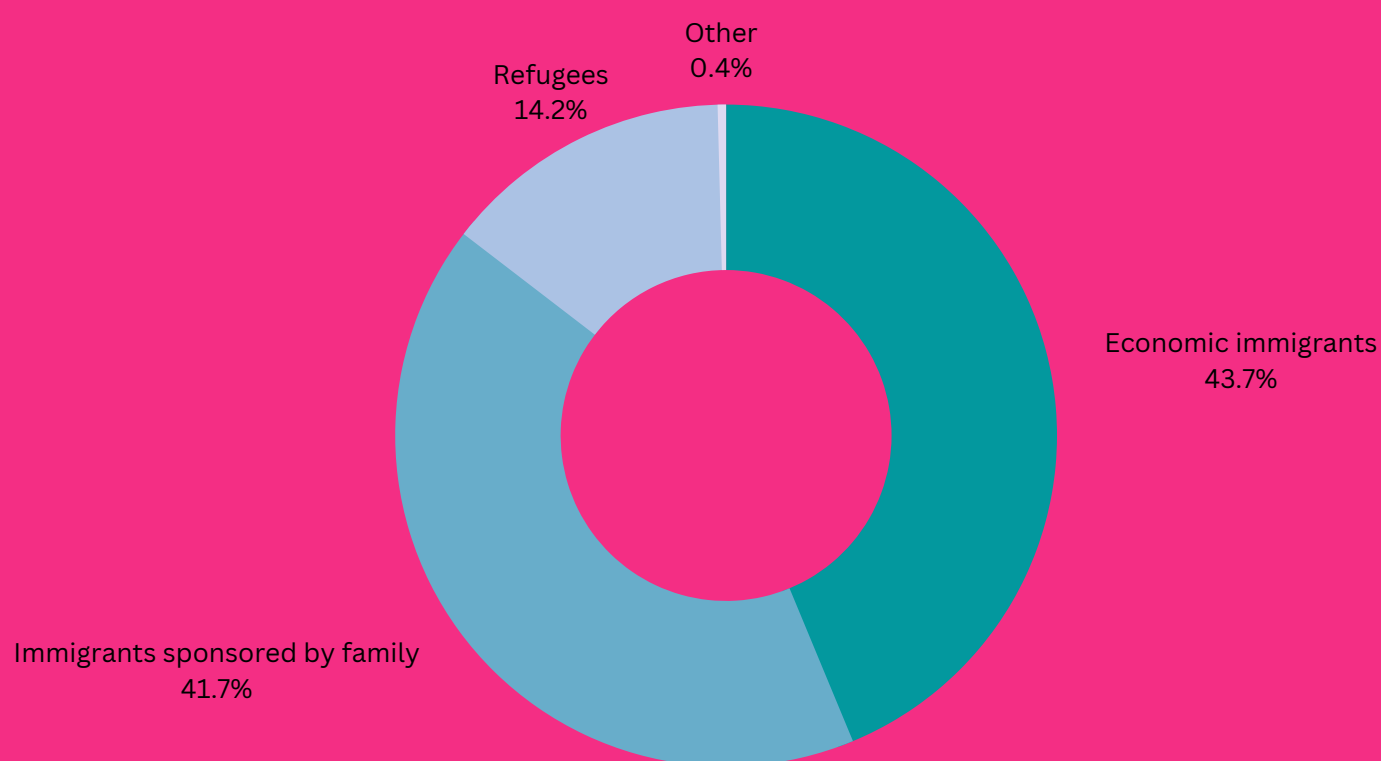

ADMISSION CATEGORY AND APPLICATION TYPE