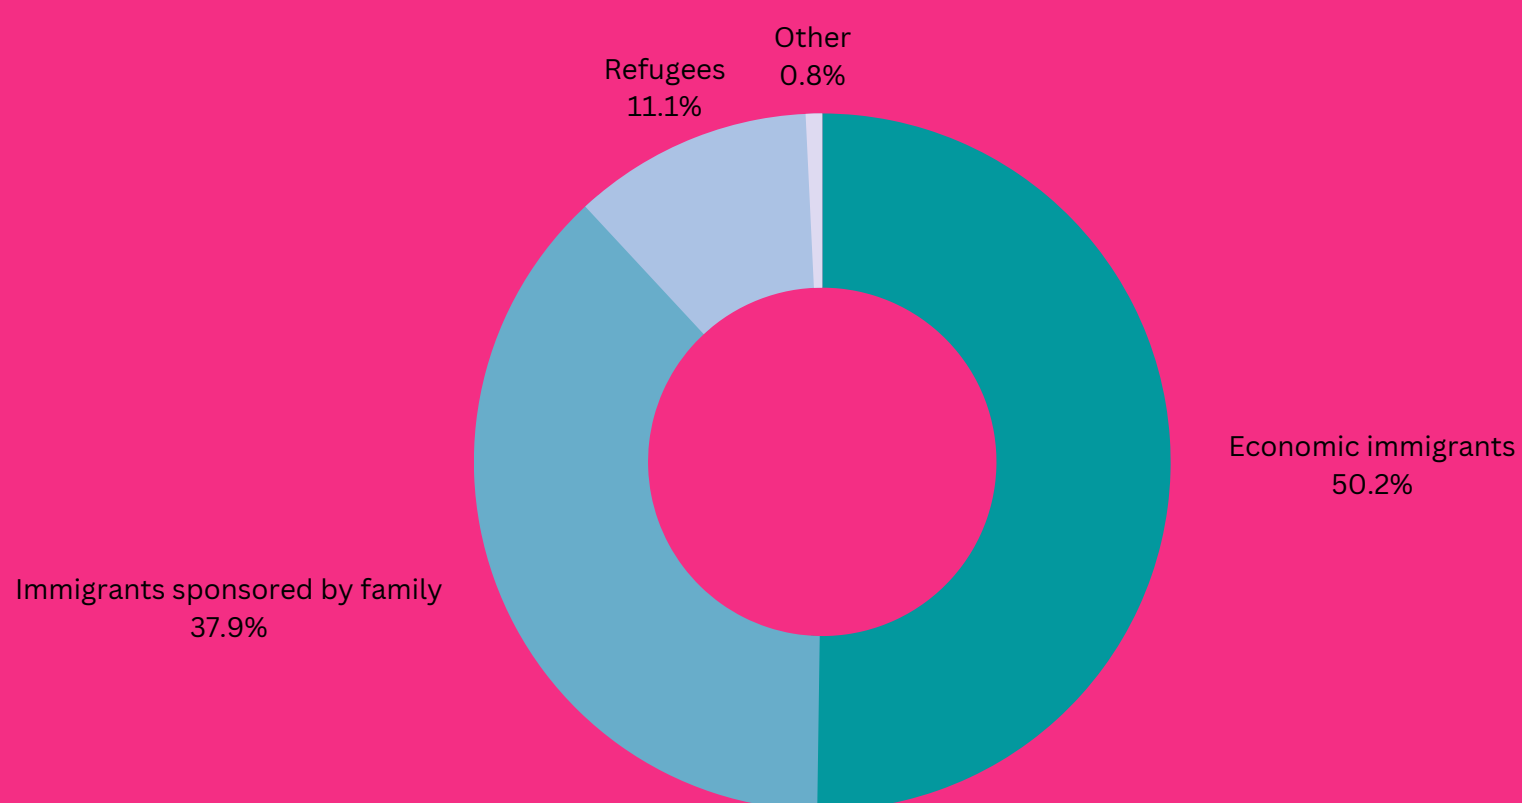

RENFREW COUNTY

QUICK DATA ON IMMIGRANT POPULATION

★ **5,690** ★

OUT OF 106,365
RESIDENTS ARE
IMMIGRANTS

45.2 **\$80,000**

Median age of
the population of
Renfrew County

Median Income of
Household, pre-tax, of
Renfrew County

Immigrants Origin

Europe: 3,245 - Asia: 1,245 - Americas (North, South and Central): 975 - Africa: 185 - Oceania: 40

About 5.35 per cent
of people in Renfrew
County is an
immigrant

ADMISSION CATEGORY AND APPLICATION TYPE

INITIAL AGE AT IMMIGRATION

Local Immigration Partnership
Partenariat local pour l'immigration
LANARK & RENFREW

www.facebook.com/newcomerontario

www.linkedin.com/showcase/local-immigration-partnership-lanark-renfrew-county