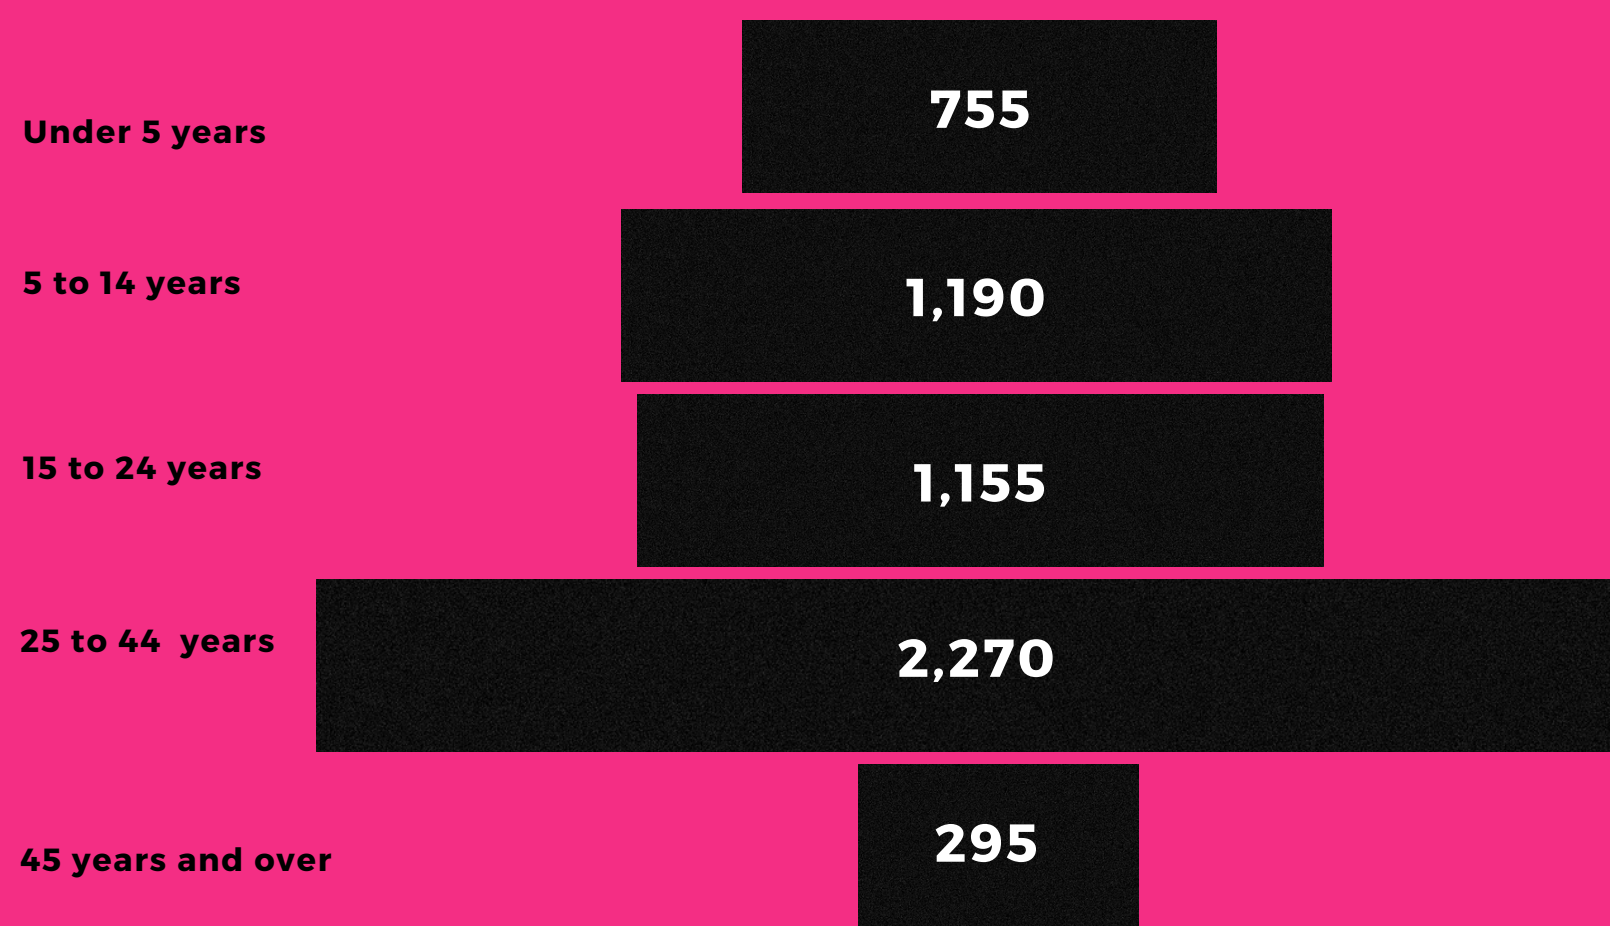

Immigrants Origin

Europe: 3,245 - Asia: 1,245 - Americas (North, South and Central): 975 - Africa: 185 - Oceania: 40

About 5.35 per cent
of people in Renfrew
County is an
immigrant

ADMISSION CATEGORY AND APPLICATION TYPE

INITIAL AGE AT IMMIGRATION

Local Immigration Partnership
Partenariat local pour l'immigration
LANARK & RENFREW

www.facebook.com/newcomerontario

www.linkedin.com/showcase/local-immigration-partnership-lanark-renfrew-county